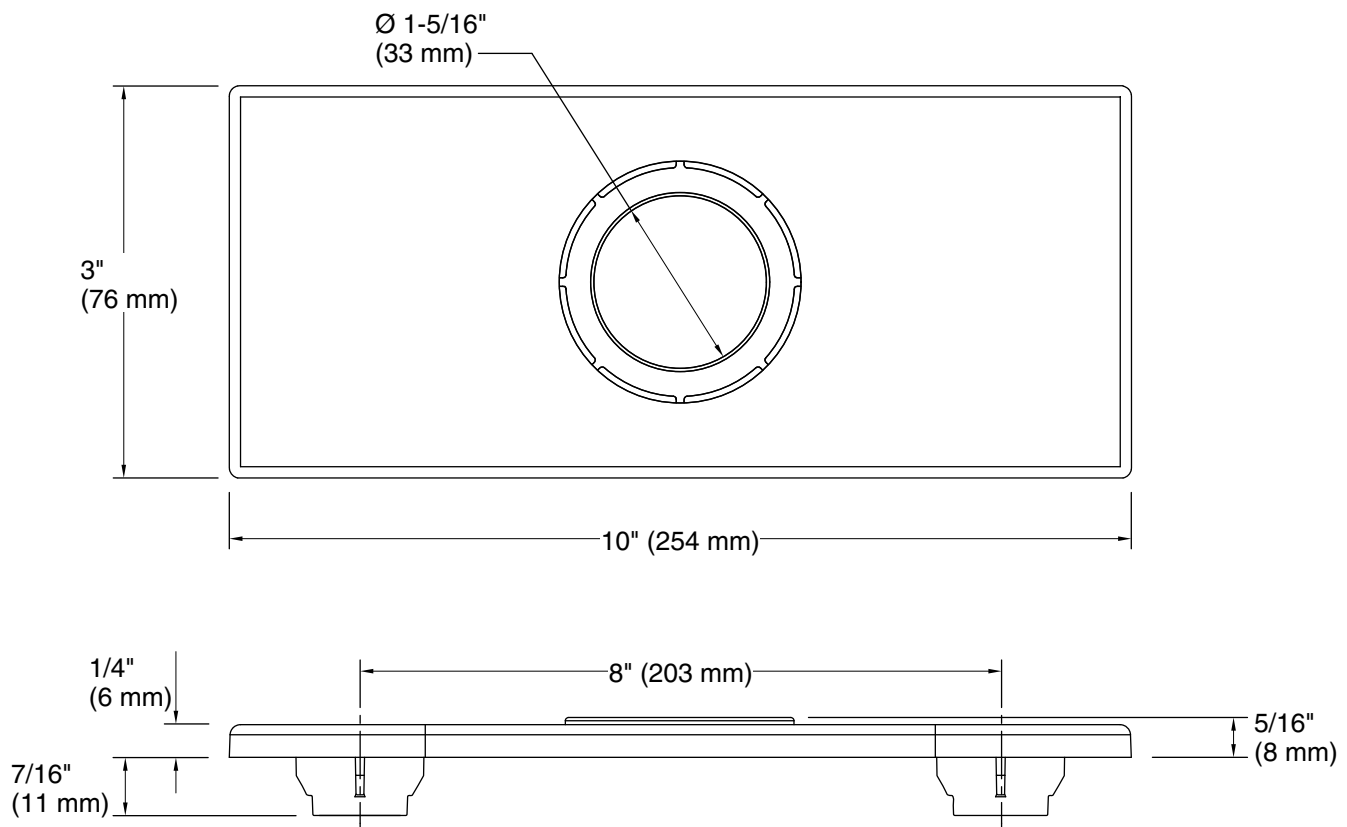

10-20-2024 23:33 - US/CA

THE BOLD LOOK
OF **KOHLER®**

Technical Information

All product dimensions are nominal.

Handshower:

Rated maximum flow: 0 gal/min (0 l/min)

Notes

Install this product according to the installation guide.